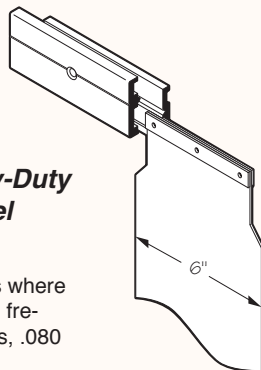

- **Anodized Aluminum Track**
- **Vinyl strips slide on to form overlapping air lock seal.**
- **Strips Are Pre-Assembled**
- **For fast on the job installation. Curtain mounts in as little as 15 minutes, mounting hardware and instructions included.**
- **Simply Install Bar and Slide Strips In Place**
- **Custom Lengths & Widths Available**
- **Standard Length = 84 in.**

Strip Curtains

4 in. Strips, Commercial Service Model

Easy to walk through 4 in. wide strips, .080 thickness, 1 in. overlap for typical food service applications

Cooler Order No.	Freezer Order No.	Fits Door Opening Width	Curtain Size
55-200	55-300	24" to 27"	31" x 84"
55-201	55-301	28" to 30"	34" x 84"
55-202	55-302	31" to 33"	37" x 84"
55-203	55-303	34" to 36"	40" x 84"
55-204	55-304	37" to 39"	43" x 84"
55-205	55-305	40" to 42"	46" x 84"
55-206	55-306	43" to 45"	49" x 84"
55-207	55-307	46" to 48"	52" x 84"
55-208	55-308	49" to 51"	55" x 84"
55-209	55-309	52" to 54"	58" x 84"
55-210	55-310	55" to 57"	61" x 84"
55-211	55-311	58" to 60"	64" x 84"

6 in. Strips, Heavy-Duty Service Model

Used for heavier traffic areas where pallets or bulk containers are frequently used, 6 in. wide strips, .080 thickness, 1 1/2 in. overlap.

Cooler Order No.	Freezer Order No.	Fits Door Opening Width	Curtain Size
55-090	55-110	26" to 30"	34" x 84"
55-093	55-113	31" to 34"	38" x 84"
55-096	55-116	35" to 38"	42" x 84"
55-099	55-119	39" to 42"	46" x 84"
55-102	55-122	43" to 46"	50" x 84"
55-103	55-123	47" to 50"	54" x 84"
55-104	55-124	51" to 54"	58" x 84"
55-105	55-125	55" to 58"	62" x 84"
55-106	55-126	59" to 62"	66" x 84"
55-107	55-127	63" to 66"	70" x 84"
55-108	55-128	67" to 70"	74" x 84"