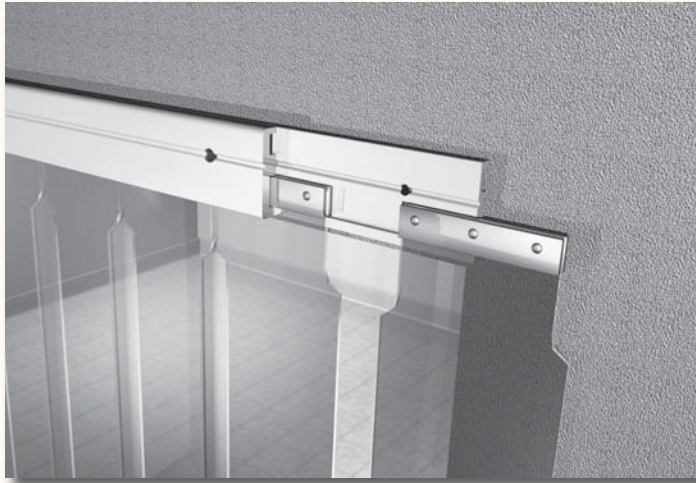

Replacement Strips Available

All strips standard length 84 in. Special lengths on request. Replacement strips for use on RHS curtains only.

Pre-assembled strips slide onto mounting bar which is located above and behind door opening.

* 200 FT rolls x .126 thickness

- **Mounts on inside, above door opening.**
- **Three popular strip sizes 4 in., 6 in. and 8 in.**
- **Heavy duty material thickness .080.**
- **All strips overlap**
- **Fast delivery - Same Day!**
- **Easy to install - 15 minutes**
- **Saves energy**

- **Anodized Aluminum Track**
- **Vinyl strips slide on to form overlapping air lock seal.**
- **Strips Are Pre-Assembled**
- **For fast on the job installation. Curtain mounts in as little as 15 minutes, mounting hardware and instructions included.**
- **Simply Install Bar and Slide Strips In Place**
- **Custom Lengths & Widths Available**
- **Standard Length = 84 in.**

Strip Curtains

4 in. Strips, Commercial Service Model

Easy to walk through 4 in. wide strips, .080 thickness, 1 in. overlap for typical food service applications

Cooler Order No.	Freezer Order No.	Fits Door Opening Width	Curtain Size
55-200	55-300	24" to 27"	31" x 84"
55-201	55-301	28" to 30"	34" x 84"
55-202	55-302	31" to 33"	37" x 84"
55-203	55-303	34" to 36"	40" x 84"
55-204	55-304	37" to 39"	43" x 84"
55-205	55-305	40" to 42"	46" x 84"
55-206	55-306	43" to 45"	49" x 84"
55-207	55-307	46" to 48"	52" x 84"
55-208	55-308	49" to 51"	55" x 84"
55-209	55-309	52" to 54"	58" x 84"
55-210	55-310	55" to 57"	61" x 84"
55-211	55-311	58" to 60"	64" x 84"