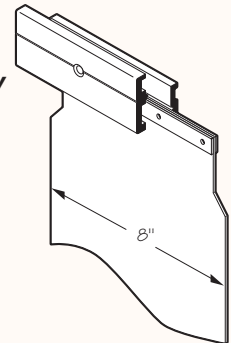

Cooler Order No.	Freezer Order No.	Fits Door Opening Width	Curtain Size
55-230	55-330	24" to 28"	32" x 84"
55-231	55-331	29" to 34"	38" x 84"
55-232	55-332	35" to 40"	44" x 84"
55-233	55-333	41" to 46"	50" x 84"
55-234	55-334	47" to 52"	56" x 84"
55-235	55-335	53" to 58"	62" x 84"
55-236	55-336	59" to 64"	68" x 84"
55-237	55-337	65" to 70"	74" x 84"
55-238	55-338	71" to 76"	80" x 84"