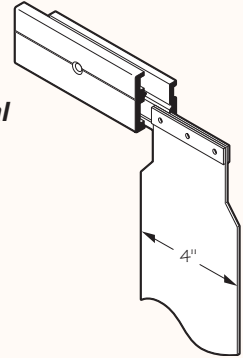

* 200 FT rolls x .126 thickness

- **Mounts on inside, above door opening.**
- **Three popular strip sizes 4 in., 6 in. and 8 in.**
- **Heavy duty material thickness .080.**
- **All strips overlap**
- **Fast delivery - Same Day!**
- **Easy to install - 15 minutes**
- **Saves energy**

- **Anodized Aluminum Track**
- **Vinyl strips slide on to form overlapping air lock seal.**
- **Strips Are Pre-Assembled**
- **For fast on the job installation. Curtain mounts in as little as 15 minutes, mounting hardware and instructions included.**
- **Simply Install Bar and Slide Strips In Place**
- **Custom Lengths & Widths Available**
- **Standard Length = 84 in.**

Strip Curtains

4 in. Strips, Commercial Service Model

Easy to walk through 4 in. wide strips, .080 thickness, 1 in. overlap for typical food service applications

Cooler Order No.	Freezer Order No.	Fits Door Opening Width	Curtain Size
55-200	55-300	24" to 27"	31" x 84"
55-201	55-301	28" to 30"	34" x 84"
55-202	55-302	31" to 33"	37" x 84"
55-203	55-303	34" to 36"	40" x 84"
55-204	55-304	37" to 39"	43" x 84"
55-205	55-305	40" to 42"	46" x 84"
55-206	55-306	43" to 45"	49" x 84"
55-207	55-307	46" to 48"	52" x 84"
55-208	55-308	49" to 51"	55" x 84"
55-209	55-309	52" to 54"	58" x 84"
55-210	55-310	55" to 57"	61" x 84"
55-211	55-311	58" to 60"	64" x 84"